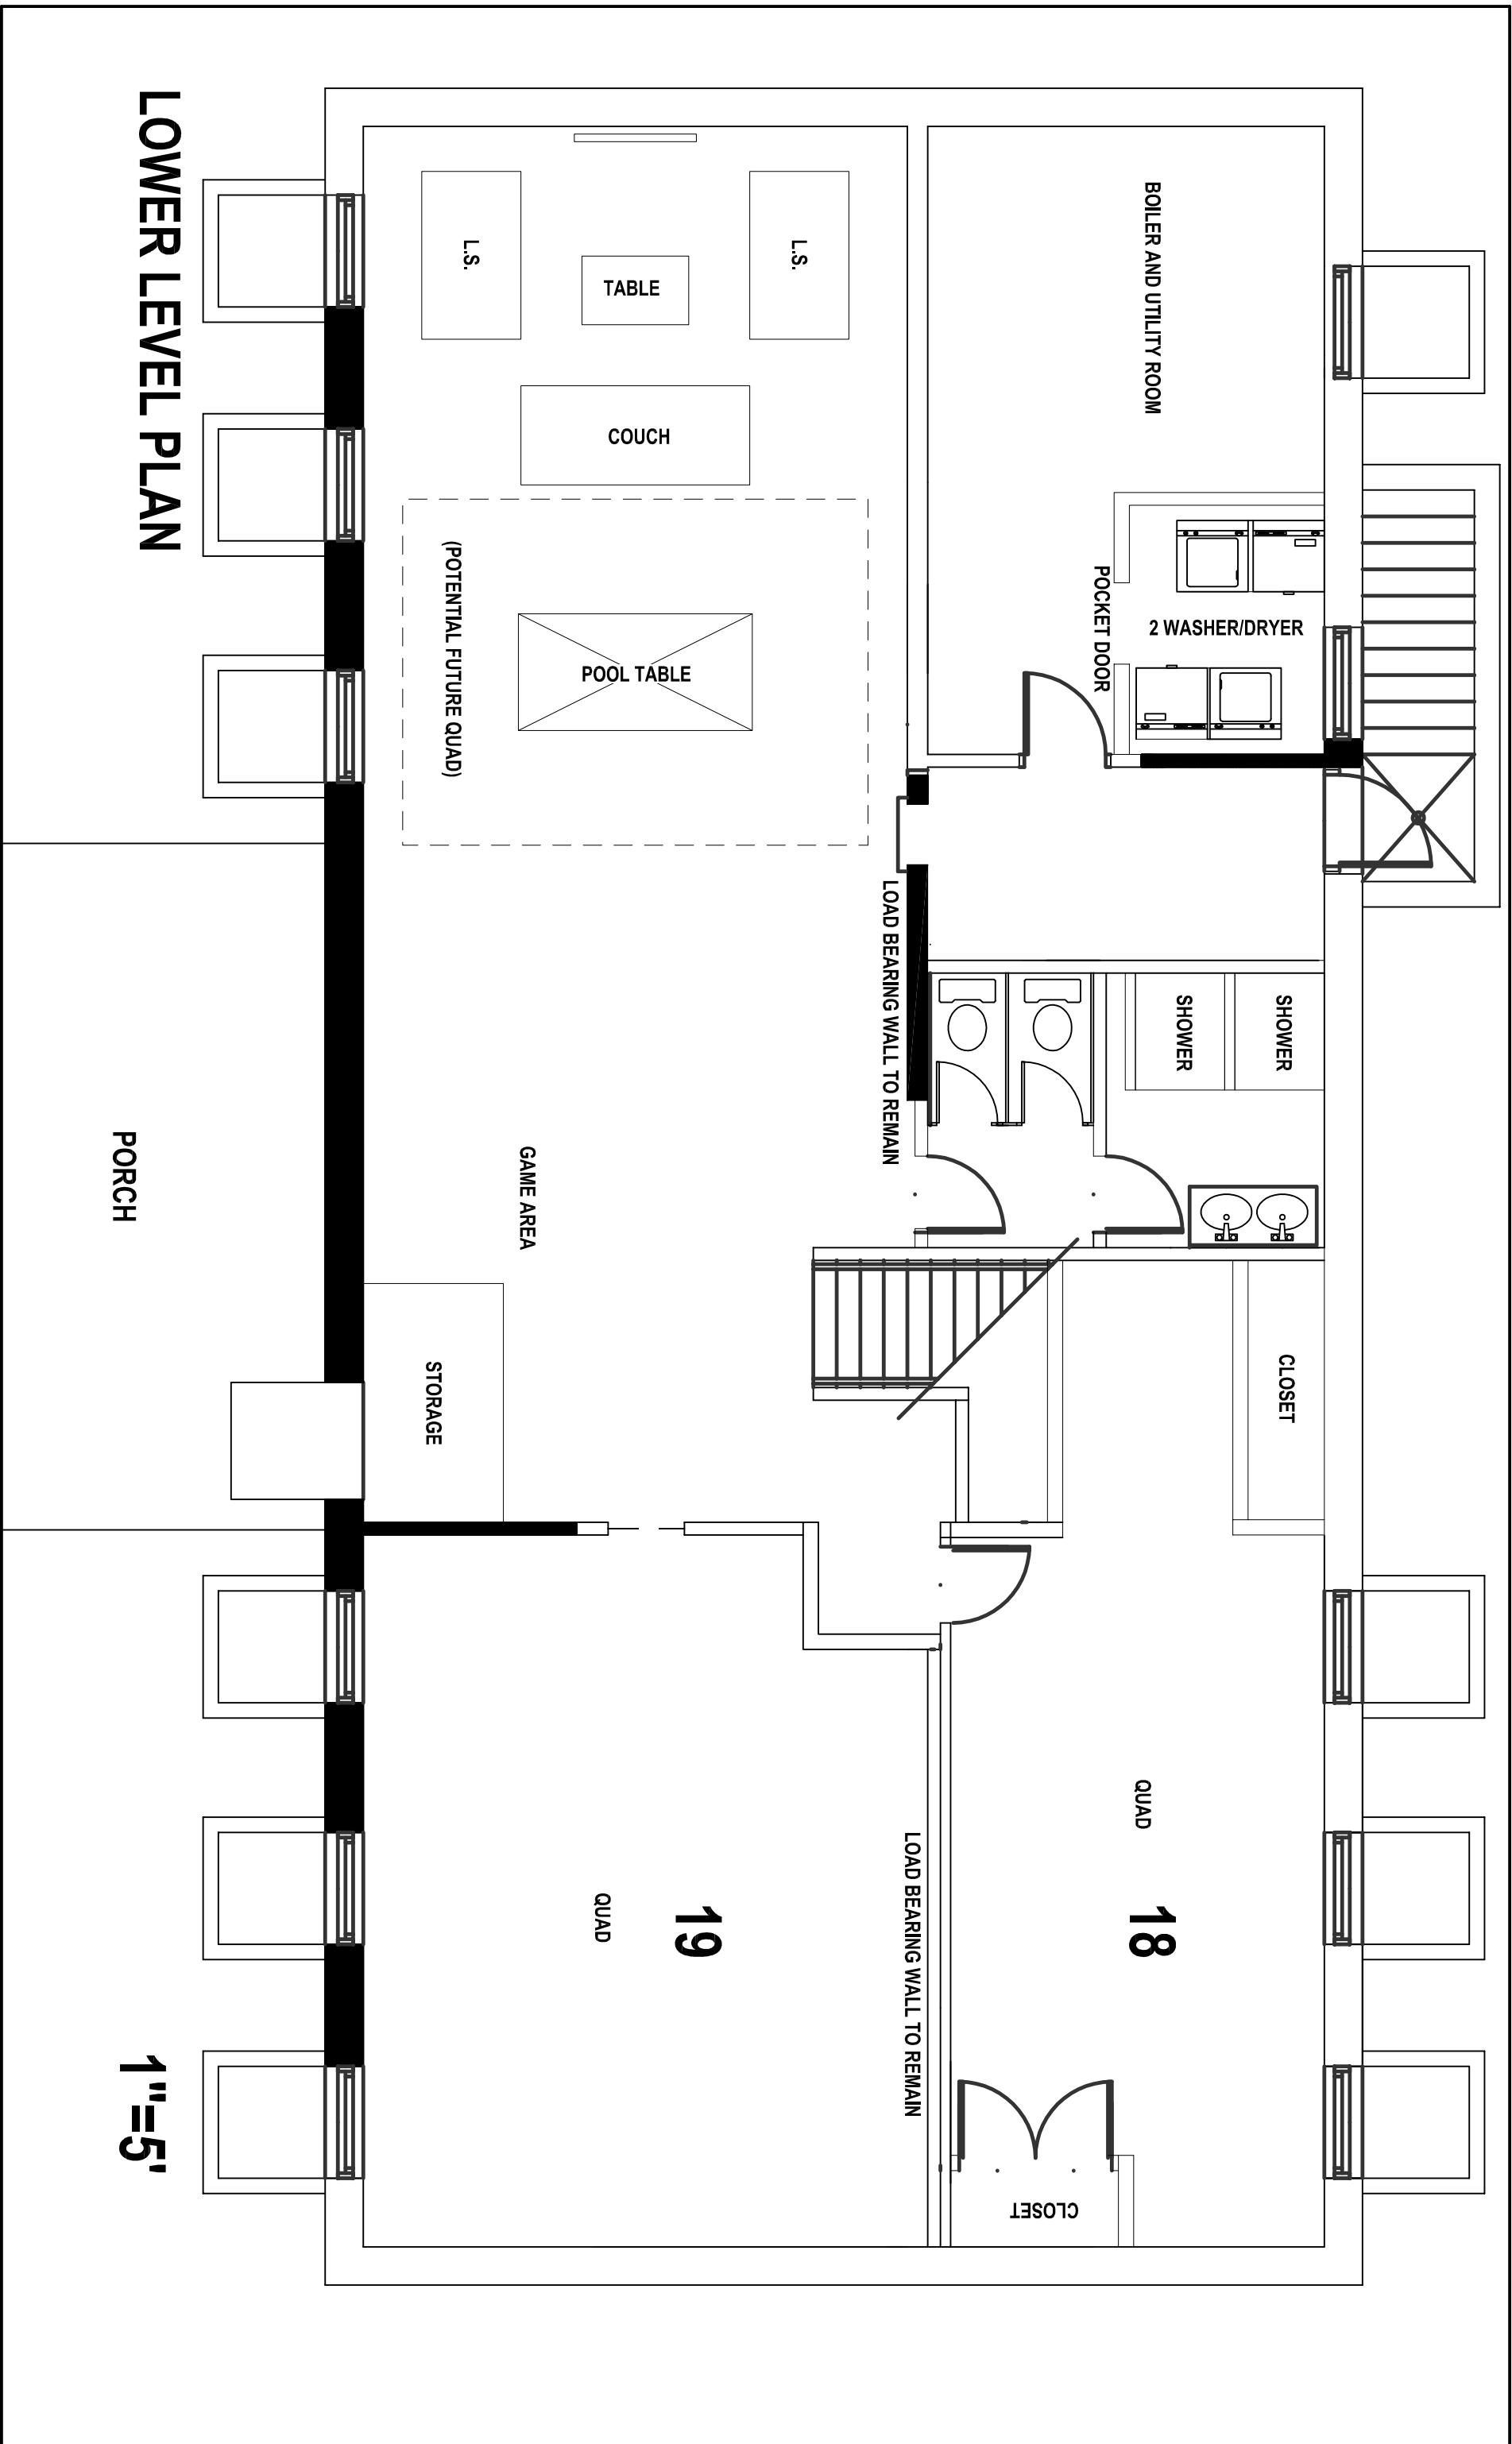

# LOWER LEVEL PLAN

PORCH

1"=5'

BOILER AND UTILITY ROOM

2 WASHER/DRYER

POCKET DOOR

SHOWER

SHOWER

CLOSET

QUAD

18

LOAD BEARING WALL TO REMAIN

LOAD BEARING WALL TO REMAIN

TABLE

COUCH

(POTENTIAL FUTURE QUAD)

POOL TABLE

GAME AREA

STORAGE

QUAD

19

CLOSET

L.S.

L.S.