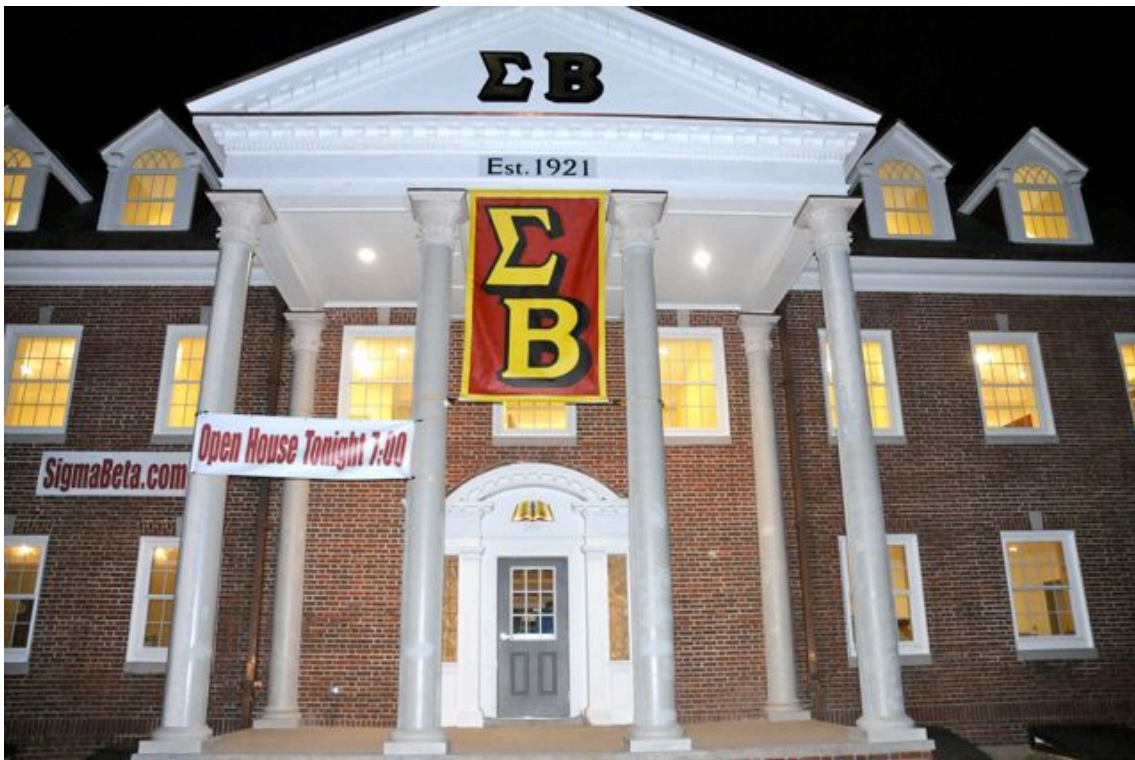

Monday night Feb. 1, 2010  
26 Madbury Road  
Durham, NH

Check out the detail on the front door. Not only are there 4 new pillars, there are new Greek letters, and special attention to the Cross Fitchee over the doorway.